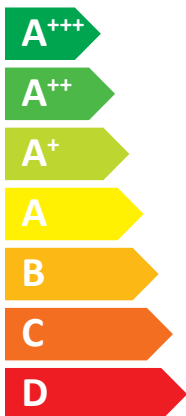

ENERG
енергия · ενεργεια

Master Therm

BA37ISC-1

A⁺⁺

A

Two icons showing sound power levels: a speaker icon with a house inside labeled **48 dB**, and a house icon with a speaker inside labeled **62 dB**.

A map of Europe with different regions shaded in three shades of blue. A legend to the right indicates the power consumption for each shade: dark blue for **15 kW**, medium blue for **10 kW**, and light blue for **11 kW**.