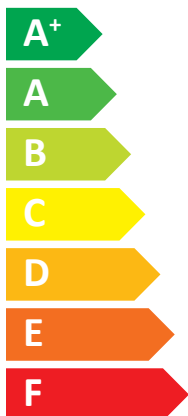

ENERG
енергия · ενεργεια

Master Therm

BA37ISC-1

A⁺⁺

A

Two icons showing sound power levels: a speaker icon with a house inside labeled **48 dB**, and a house icon with a speaker inside labeled **62 dB**.

A map of Europe with different regions shaded in three shades of blue. A legend to the right indicates the power consumption for each shade: dark blue for **15 kW**, medium blue for **10 kW**, and light blue for **11 kW**.