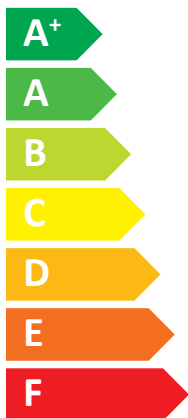

**ENERG**  
енергия · ενεργεια

Master Therm

BA22ISC-1

**A<sup>++</sup>**

**A**

Two sound power level icons. The top one shows a speaker icon with sound waves and the text "48 dB". The bottom one shows a house icon with sound waves and the text "55 dB".