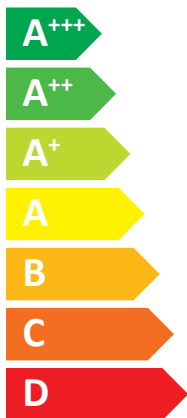

**ENERG**  
енергия · ενεργεια

Master Therm

BA22ISC-1

**A<sup>++</sup>**

**A**

Two sound power level icons. The top one shows a speaker icon with sound waves and the text "48 dB". The bottom one shows a house icon with sound waves and the text "55 dB".