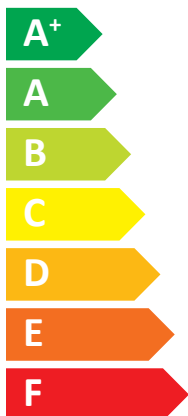

ENERG

енергия · ενεργεια

Master Therm

AQ22IC-1

A⁺⁺

A

Two sound power level icons: a speaker inside a house icon labeled "48 dB" and a speaker outside a house icon labeled "00 dB". To the right is a map of Europe with various shades of blue indicating power consumption levels.

Legend for power consumption levels: a dark blue square for "06 kW", a medium blue square for "06 kW", and a light blue square for "06 kW".