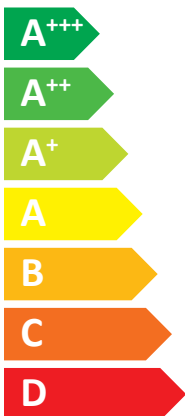

ENERG

енергия · ενεργεια

Master Therm

AQ22IC-1

A⁺⁺

A

Two sound power level icons: a speaker inside a house icon labeled "48 dB" and a speaker outside a house icon labeled "00 dB". To the right is a map of Europe with various shades of blue indicating power consumption levels.

Legend for power consumption levels: a dark blue square for "06 kW", a medium blue square for "06 kW", and a light blue square for "06 kW".